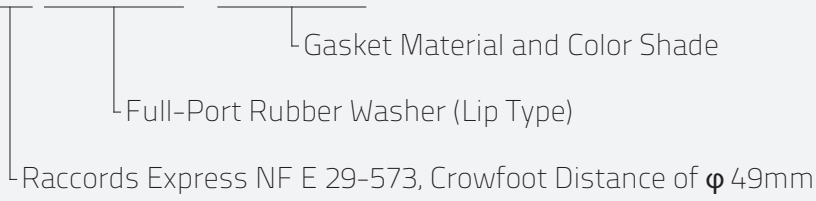

EXPRESS WASHER / REDUCED

EXP GASKET R · NBR BLACK

	SME	ITEM	MATERIAL	SIZE
EXP GSKT REDUCE NBR	079001.3	EXP GASKET R	NBR BLACK	-
EXP GSKT REDUCE FPM	079001.4	EXP GASKET R	FPM GREEN	-
	079001.5	EXP GASKET R	FPM RED	-
	079001.7	EXP GASKET R	FPM BLACK	-
EXP GSKT REDUCE CR	079001.6	EXP GASKET R	CR RED	-

EXPRESS WASHER / FULL

EXP GASKET FL · NBR BLACK

	SME	ITEM	MATERIAL	SIZE
EXP GSKT FULL NBR	079001.1	EXP GASKET FL	NBR BLACK	-
EXP GSKT FULL FPM	079001.0	EXP GASKET FL	FPM RED	-
EXP GSKT FULL CR	079001.2	EXP GASKET FL	CR RED	-