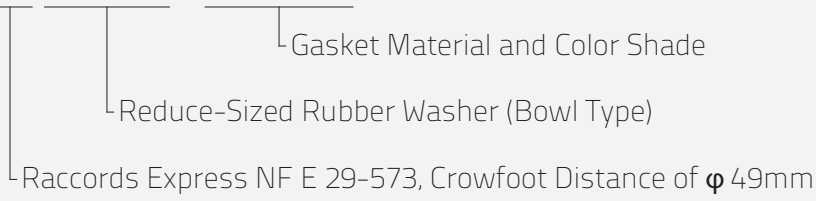

EXPRESS WASHER / REDUCED

EXP GASKET R · NBR BLACK

	SME	ITEM	MATERIAL	SIZE
EXP GSKT REDUCE NBR	079001.3	EXP GASKET R	NBR BLACK	-
EXP GSKT REDUCE FPM	079001.4	EXP GASKET R	FPM GREEN	-
	079001.5	EXP GASKET R	FPM RED	-
	079001.7	EXP GASKET R	FPM BLACK	-
EXP GSKT REDUCE CR	079001.6	EXP GASKET R	CR RED	-

EXPRESS WASHER / FULL

EXP GASKET FL · NBR BLACK

	SME	ITEM	MATERIAL	SIZE
EXP GSKT FULL NBR	079001.1	EXP GASKET FL	NBR BLACK	-
EXP GSKT FULL FPM	079001.0	EXP GASKET FL	FPM RED	-
EXP GSKT FULL CR	079001.2	EXP GASKET FL	CR RED	-